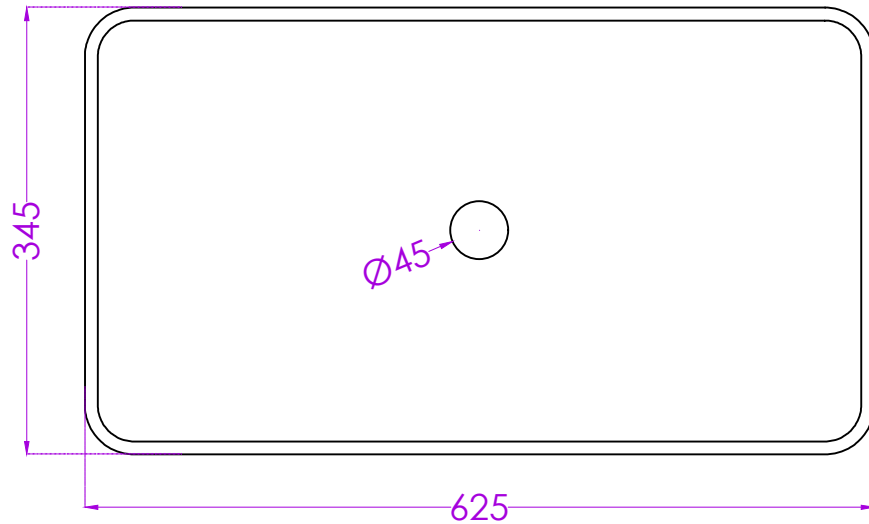

ELITE RECTA PLUS G4478PW0022

TABLE TOP BASIN

JOHNSON

PLAN

FRONT