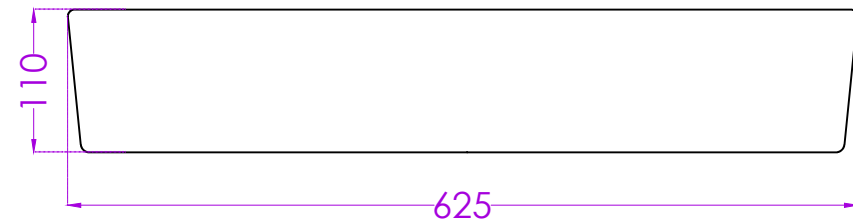

ELITE RECTA PLUS G4478PW0022

TABLE TOP BASIN

JOHNSON

PLAN

FRONT